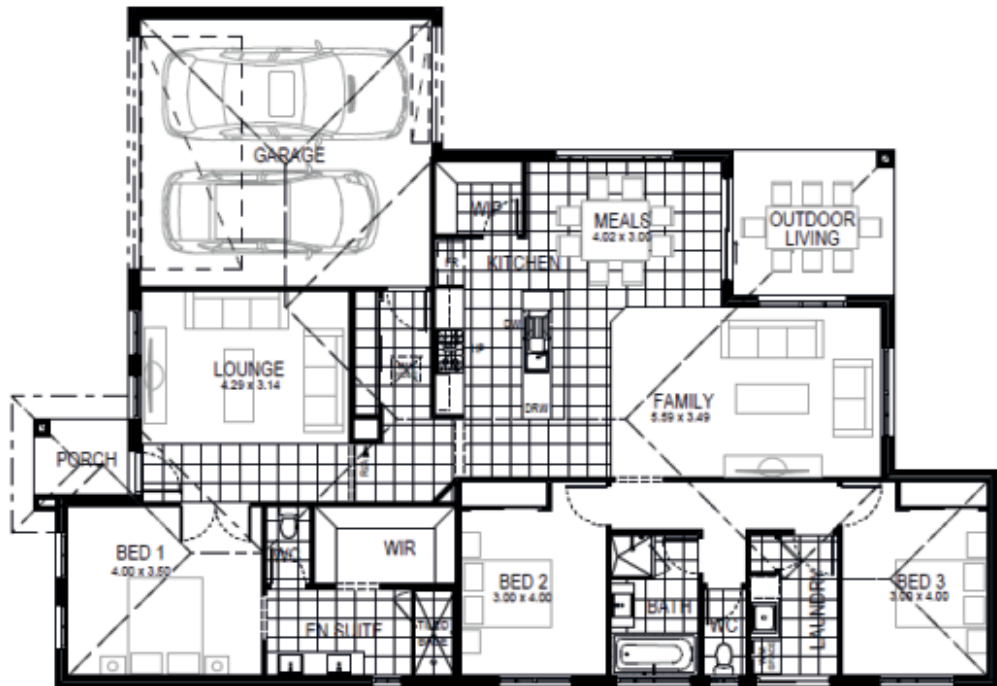

HUMBLE

DEAL DIRECTLY WITH THE *Builder*

Humble 23

3  2  2  2 

Residence	162.65m ²	17.50sq
Garage	36.44m ²	3.92 sq
Portico	3.22m ²	0.34sq
Outdoor Living	9.90m ²	1.06sq
Total	212.09m ²	22.82sq

ARTIST IMPRESSION ONLY

Width 14.00 m
Length 19.43 m